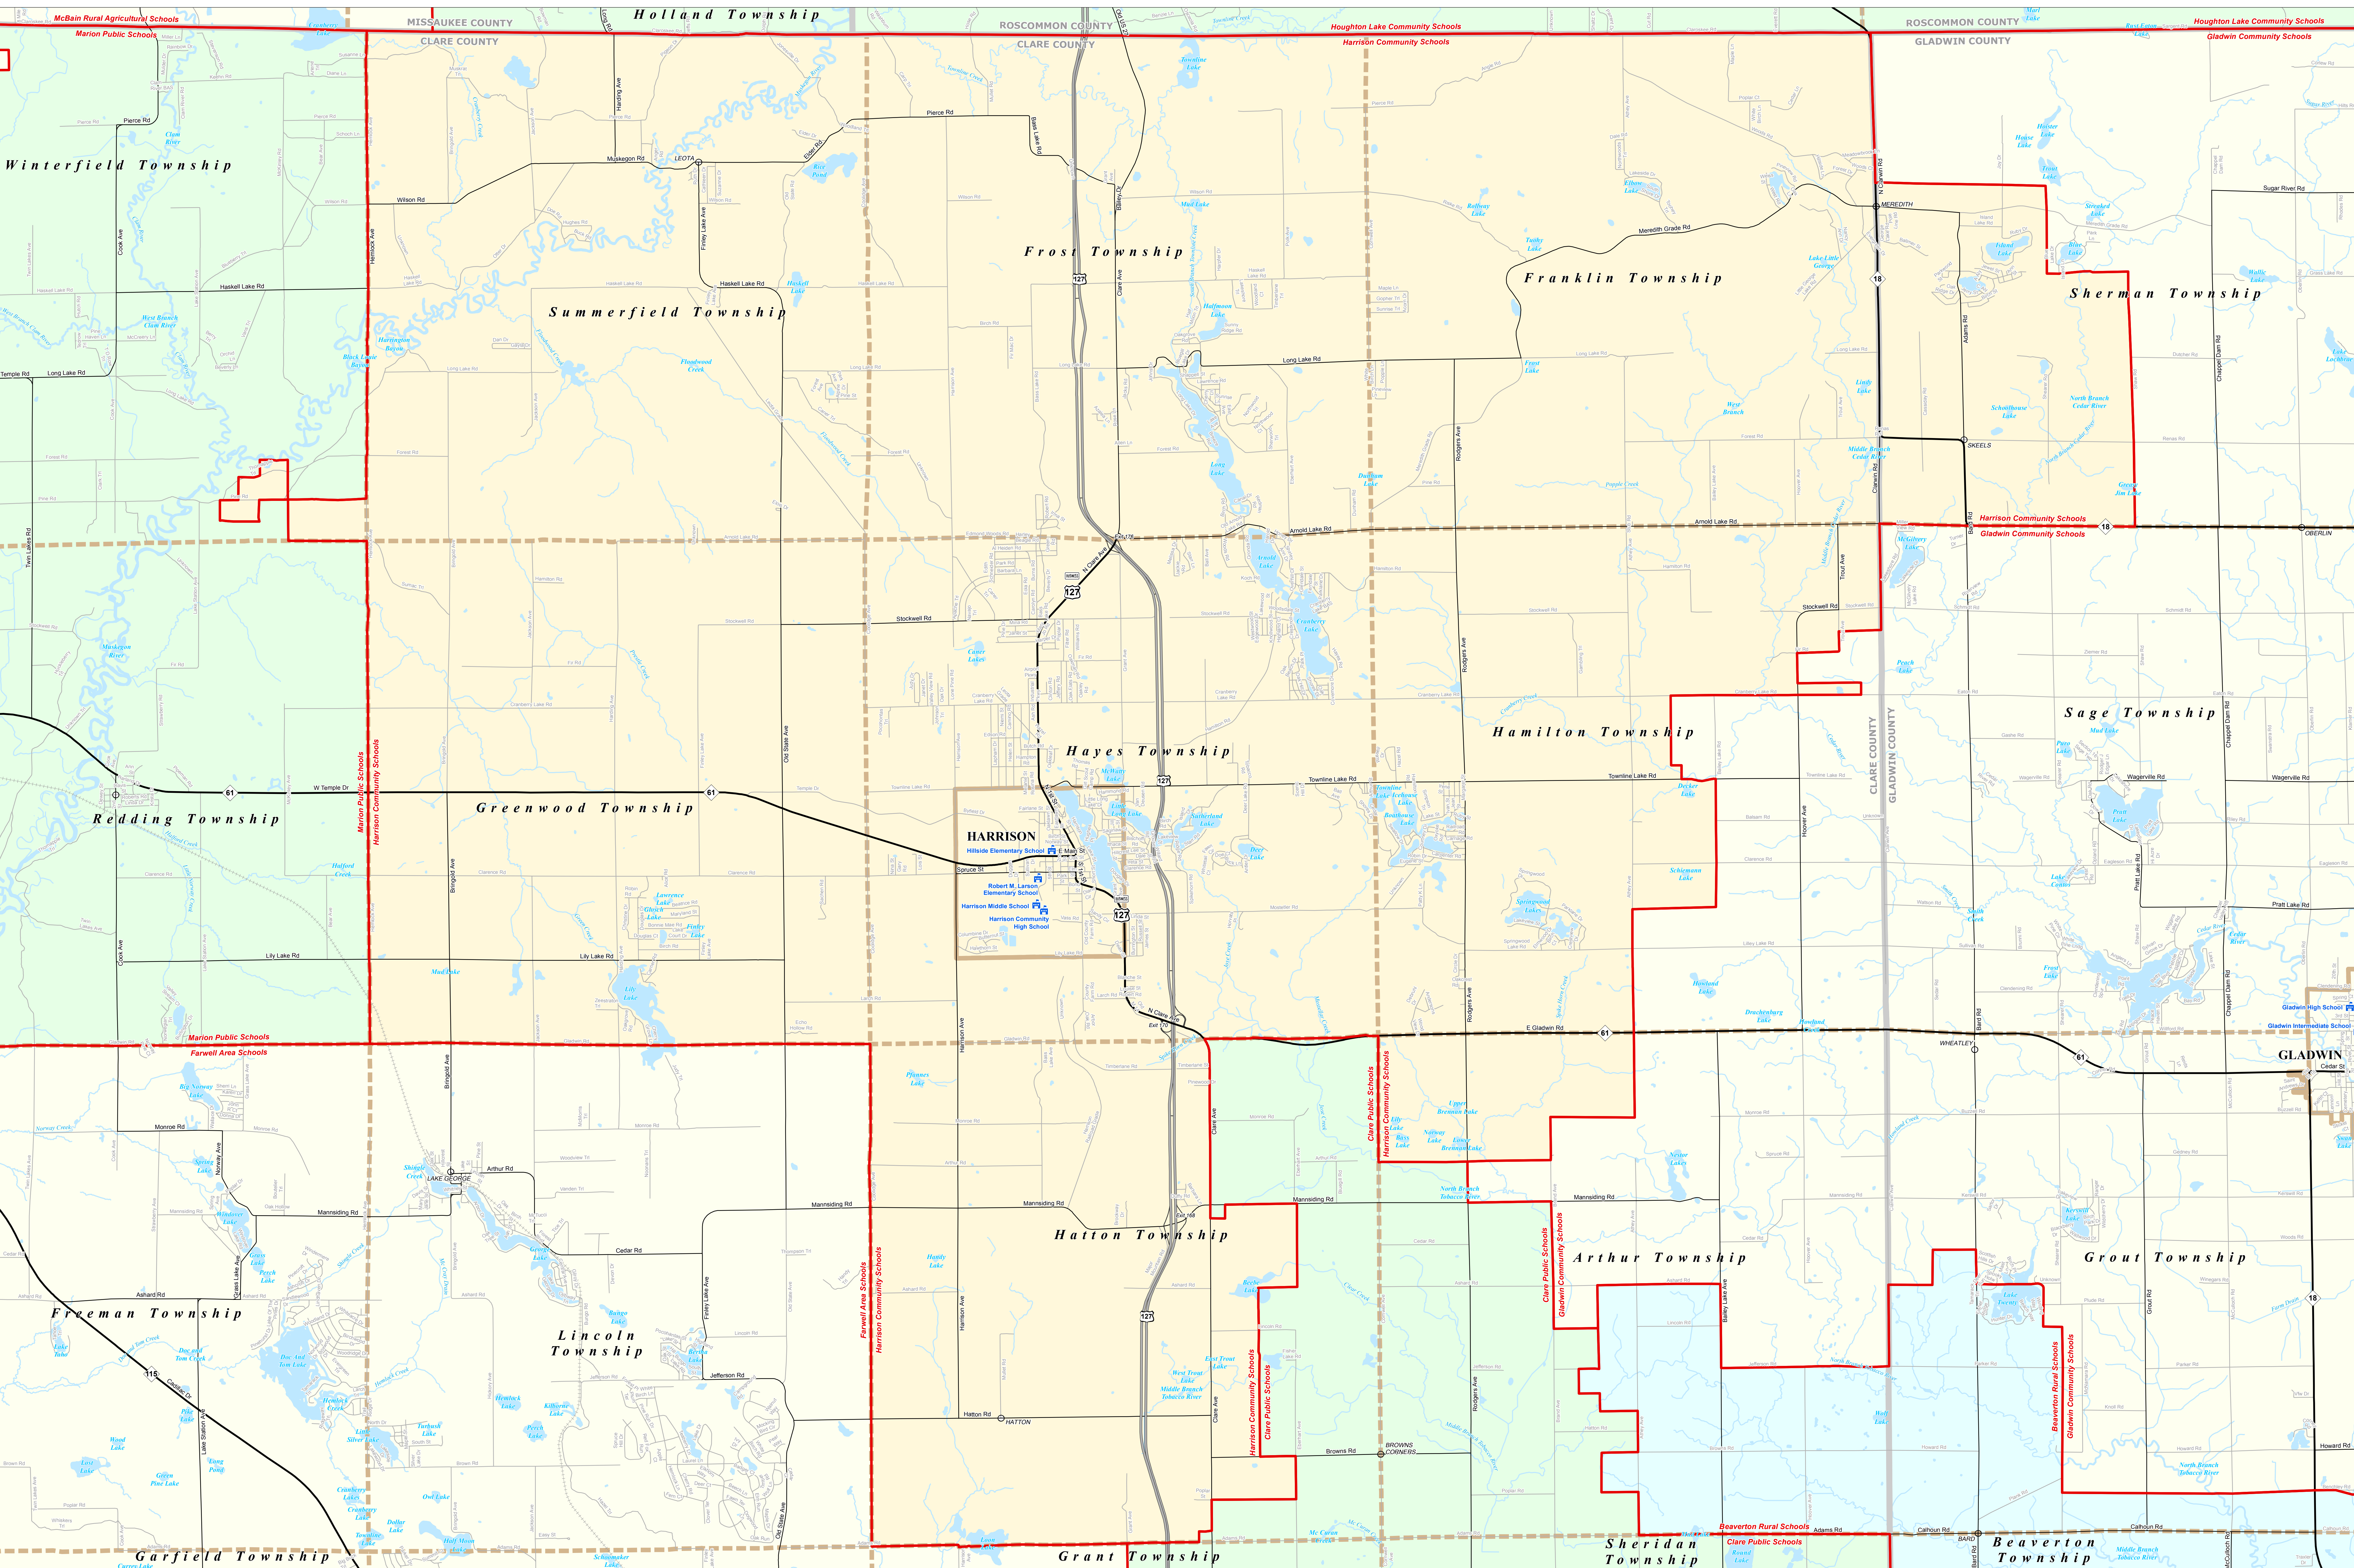

HARRISON COMMUNITY SCHOOLS

Clare-Gladwin Regional Education Service District

0 0.25 0.5 1 Miles

Legend	
School District	Unincorporated Place
County	School
City	Freeway
Township	Highway
Village	Primary Road
Census Designated Place	Local Road
Railroad	Water Feature
	River, Stream, or Drain